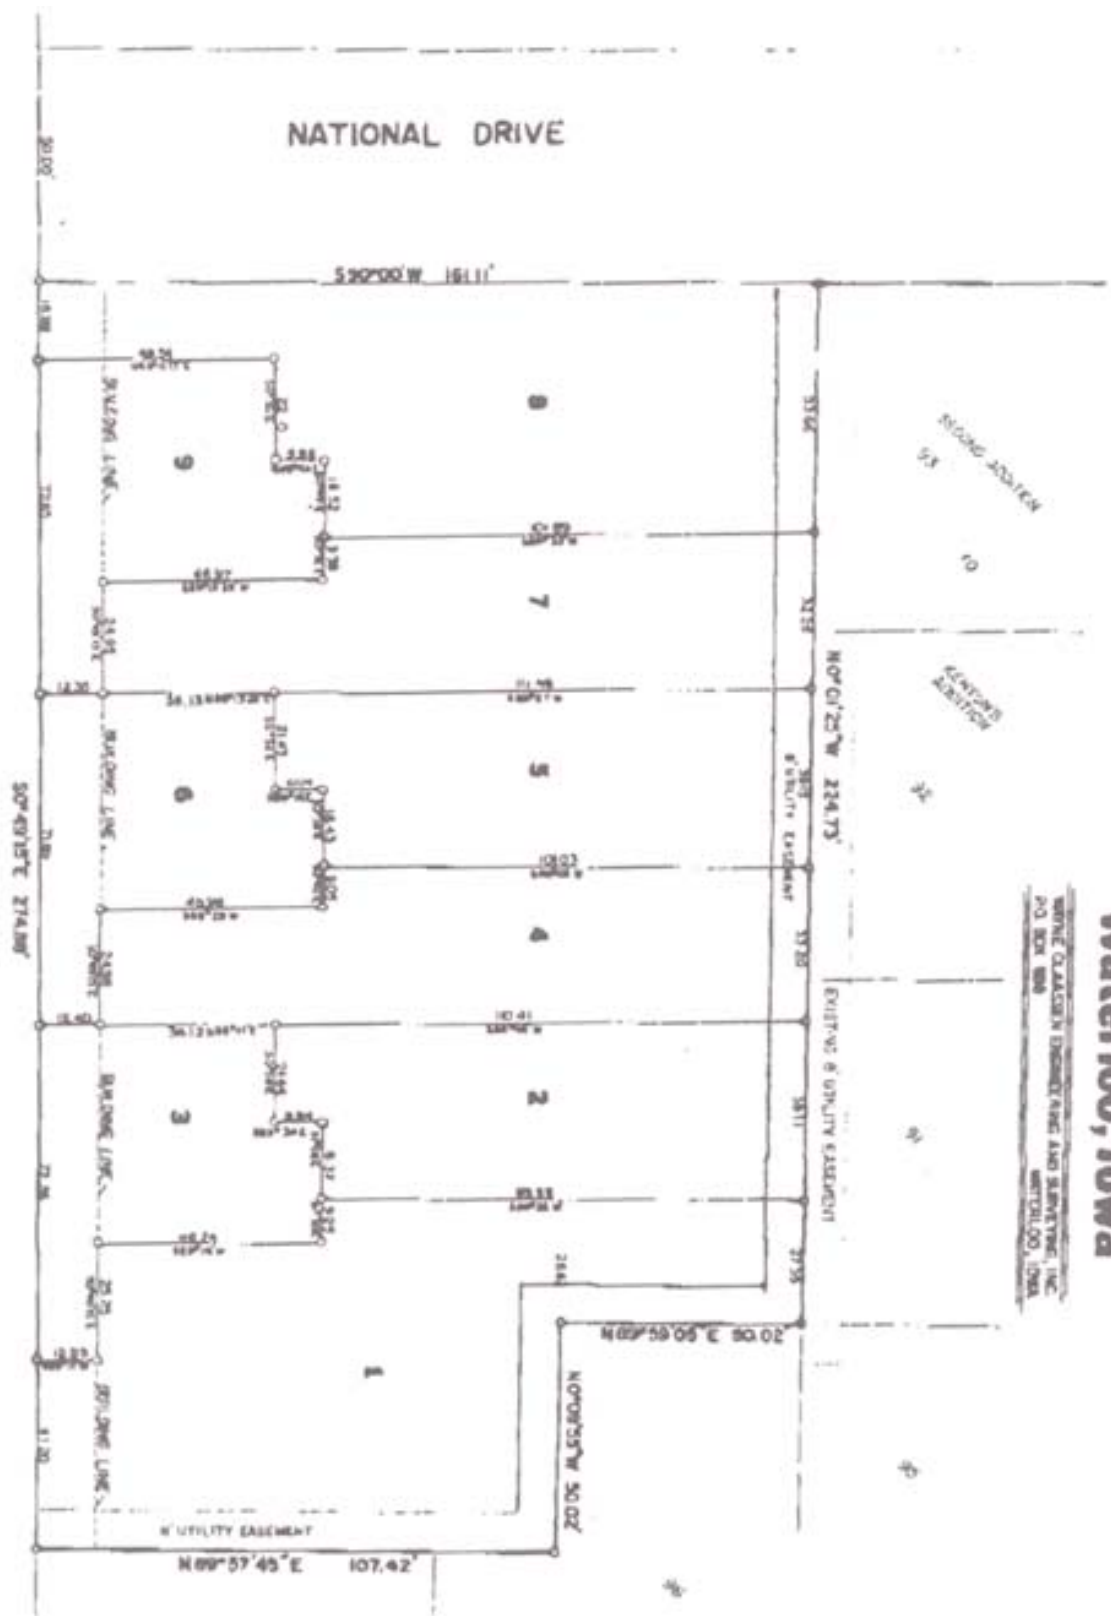

NATIONAL PLAZA

Waterloo, Iowa

WERNER CLASSER ENGINEERING AND SURVEYING, INC.
 205 BOX 908
 WATERLOO, IOWA

BELLAIRE ROAD

NATIONAL DRIVE

- MARKERS IN CONCRETE
- MARKERS FROM PLY SET
- ✱ MARKERS FROM PLY FOUND
- 1000 MEASURED DIMENSION
- 1:5000 DIMENSION OF RECORD

RECORDED IN DEPT. OF RECORDS
 OF IOWA 1982-11-15

CERTIFICATION

I, STATE SURVEYOR, A REGISTERED LAND SURVEYOR,
 HEREBY CERTIFY THAT A COPY OF THE TRACT OF LAND
 HEREIN DESCRIBED HAS BEEN DEPOSITED IN THE OFFICE OF THE
 CLERK OF THE DISTRICT COURT AND THAT THE SAID COPY IS
 TRUE AND ACCURATE TO THE BEST OF MY KNOWLEDGE
 AND BELIEF.